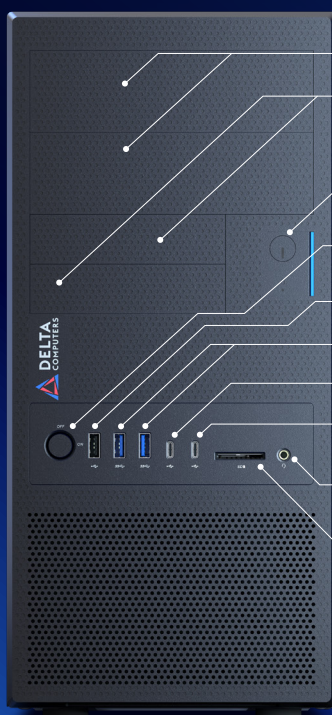

# BOBER XL

Personal computer

## BLiB1

Delta Computers «Bober XL» BLiB1 is a high-performance and reliable Russian PC in a classic Tower-case based on the latest Gen 10 and 11 Intel® Core™ processors

The capacious case with wide expansion options and an advanced component base make Bober XL PC a perfect workstation for resource-intensive tasks in various industries

### Features:

- ▶ Modern platform based on Intel® B560 chipset
- ▶ High-speed RAM up to 128 GB DDR4
- ▶ The ability to connect high-performance video cards via the PCIe 4.0x16 connector
- ▶ Presence of a card reader on the front panel
- ▶ Roomy housing with a large number of internal and external bays
- ▶ Flexible configuration options for various customer tasks

2x 5.25" external bays

2x 3.5" external bays

Button power/reboot

Optional power button lock

USB-A 2.0

2x USB-A 3.2 Gen 1

1x USB-C 2.0

1x USB-C 2.0 (optional)